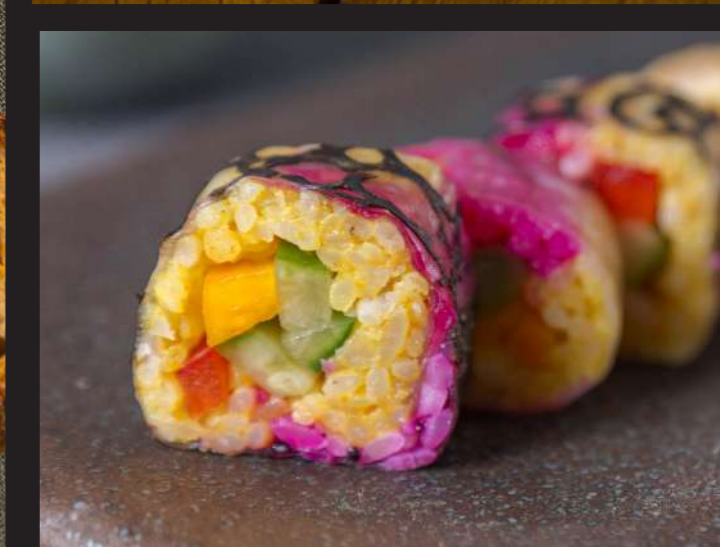

**Used
in Michelin
restaurants**

**Exclusive
european
distributor**

BLACK PEARL

MIJC2446
Bowl
13 cm, 200 ml

MIJC6120
Bowl
24 cm, 900 ml

MIJC8070
Tapas Plate
17 cm

MIJC5169A
Serving Bowl with
Outer Pattern
28,5 cm, 1200 ml