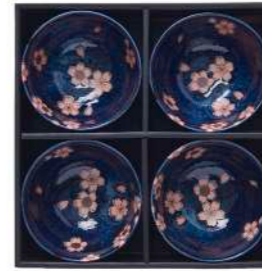

MIJRW0008
Bowl Set
Blue Dragonfly
2 x 400 ml
with Chopsticks

MIJC7577
Bowl Set
Pink Sakura
Navy Blue
2 x 400 ml
with Chopsticks

MIJC7582
Bowl Set Asanoha
Red & Blue
2 x 400 ml
with Chopsticks

MIJRW0024
Bowl Set Red &
Blue Maneki
Wave 2 x 400 ml
with Chopsticks