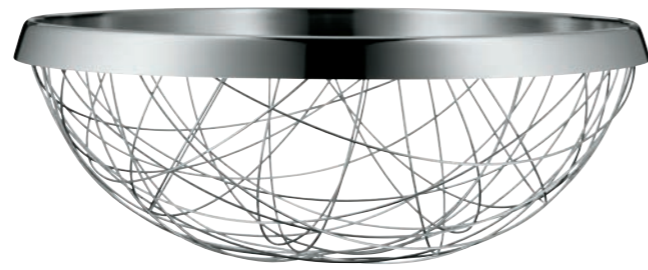

Order number
58.4615.2061

Bread-basket BISTRO, round

Order number
06.6575.6040 (ø 18 cm)

Order number
06.6513.6040 (ø 21 cm)

Order number
06.6514.6040 (ø 26 cm)

Basket LOUNGE LIVING CHAOS

Order number
06.6502.6040