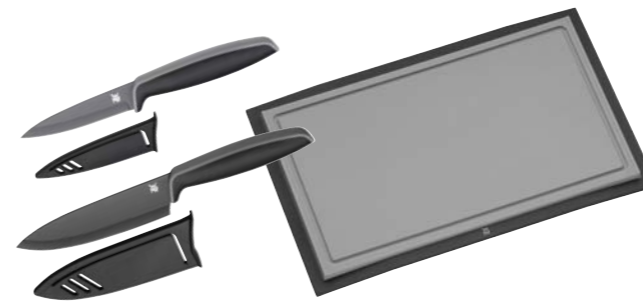

Touch Knife-Set 2-pcs., black

Order number
18.7908.6100

Touch Chopping board, Synthetic material, 32 x 20 cm

Order number
18.7950.6100

Order number
18.7996.1000

Order number
18.7997.1000

Order number
18.8686.9990